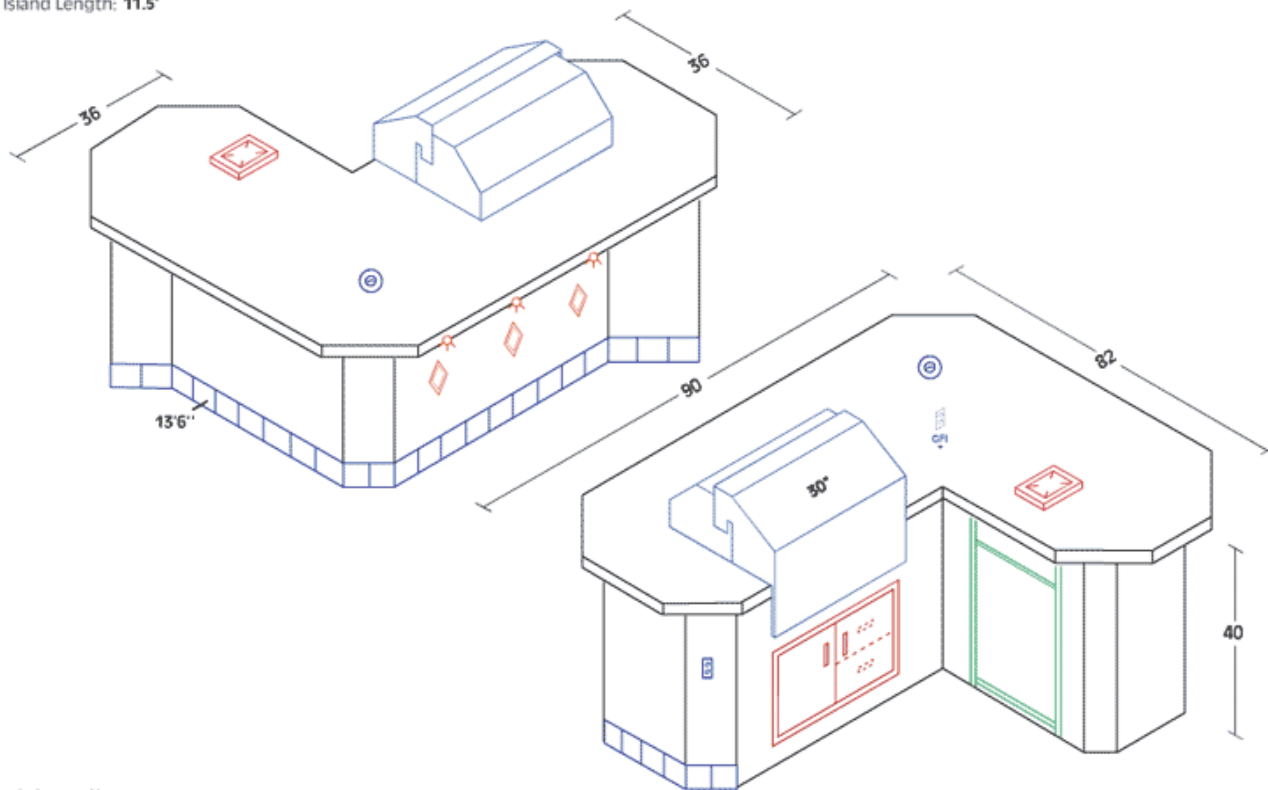

Valley Hot Spring Spas and BBQ Islands

Aruba C1

Island Length: 11.5'

As Approved by: _____
Customer Name: _____

Boomerang (reverse)

Island Length: 9'

As Approved by: _____
Customer Name: _____

Boomerang

Island Length: 9'

As Approved by: _____
Customer Name: _____

Cayman

Island Length: 8'

As Approved by: _____
Customer Name: _____

Eldorado 1

Island Length: 9.5'

As Approved by: _____
Customer Name: _____

Eldorado 2

Island Length: 11.5'

As Approved by: _____
Customer Name: _____

Poly

Island Length: 8'

As Approved by: _____

Customer Name: _____

Signature