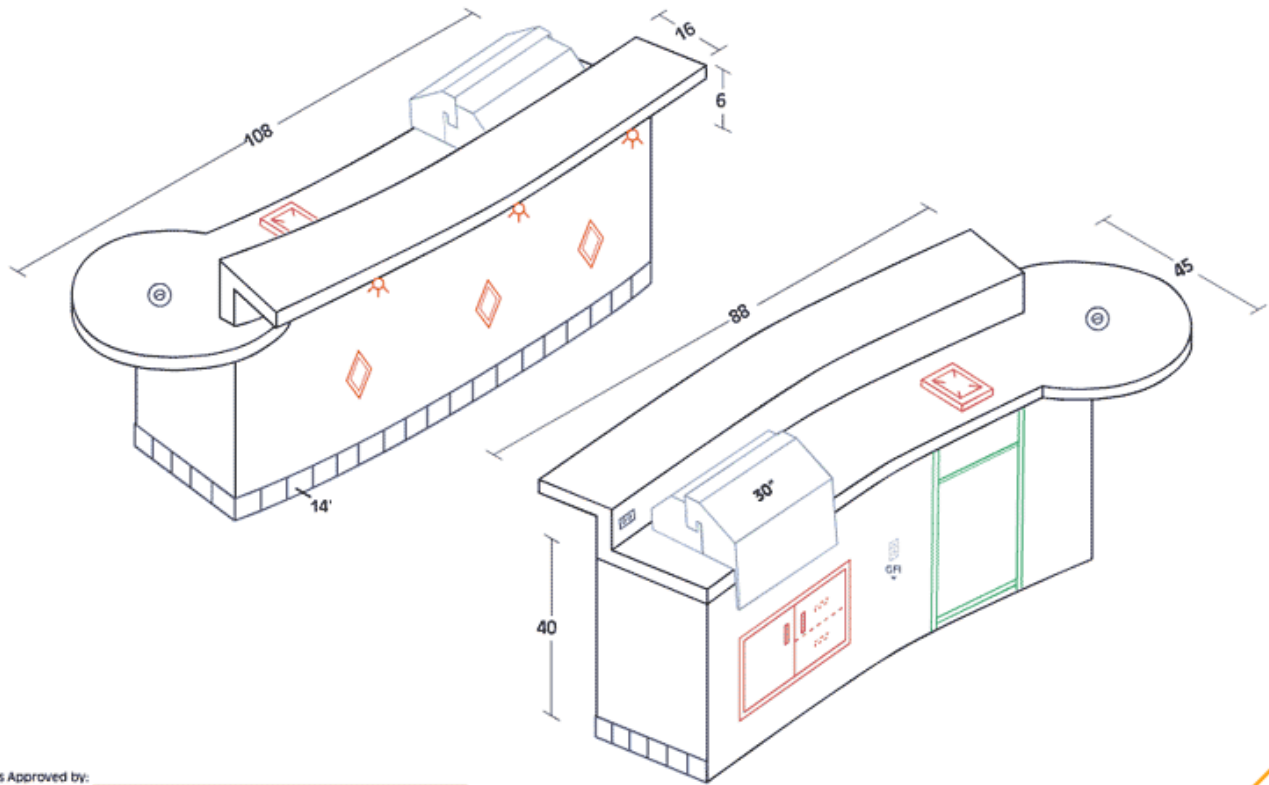

Valley Hot Spring Spas and BBQ Islands

Aruba C1

Island Length: 11.5'

As Approved by: _____
Customer Name: _____

Boomerang (reverse)

Island Length: 9'

As Approved by: _____
Customer Name: _____

Boomerang

Island Length: 9'

As Approved by: _____
Customer Name: _____

Cayman

Island Length: 8'

As Approved by: _____
Customer Name: _____

Eldorado 1

Island Length: 9.5'

As Approved by: _____
Customer Name: _____

Eldorado 2

Island Length: 11.5'

As Approved by: _____
Customer Name: _____

Poly

Island Length: 8'

As Approved by: _____

Customer Name: _____

Signature

Customer Name: _____

Catalina

Island Length: 7'

As Approved by: _____

Customer Name: _____