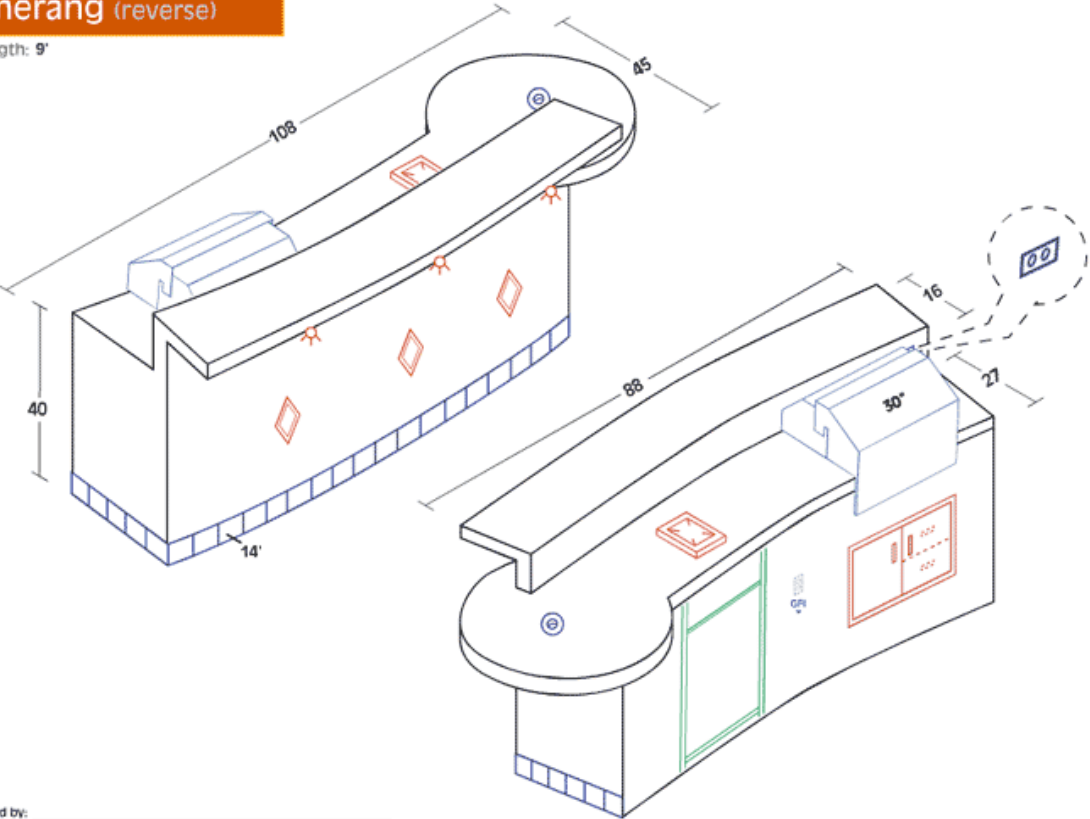

Valley Hot Spring Spas and BBQ Islands

Aruba C1

Island Length: 11.5'

As Approved by: _____
Customer Name: _____

Boomerang (reverse)

Island Length: 9'

As Approved by: _____
Customer Name: _____

Boomerang

Island Length: 9'

As Approved by: _____
Customer Name: _____

Cayman

Island Length: 8'

As Approved by: _____
Customer Name: _____

Eldorado 1

Island Length: 9.5'

As Approved by: _____
Customer Name: _____

Eldorado 2

Island Length: 11.5'

As Approved by: _____
Customer Name: _____

Poly

Island Length: 8'

As Approved by: _____

Customer Name: _____

Signature

Customer Name: _____

Catalina

Island Length: 7'

As Approved by: _____

Customer Name: _____