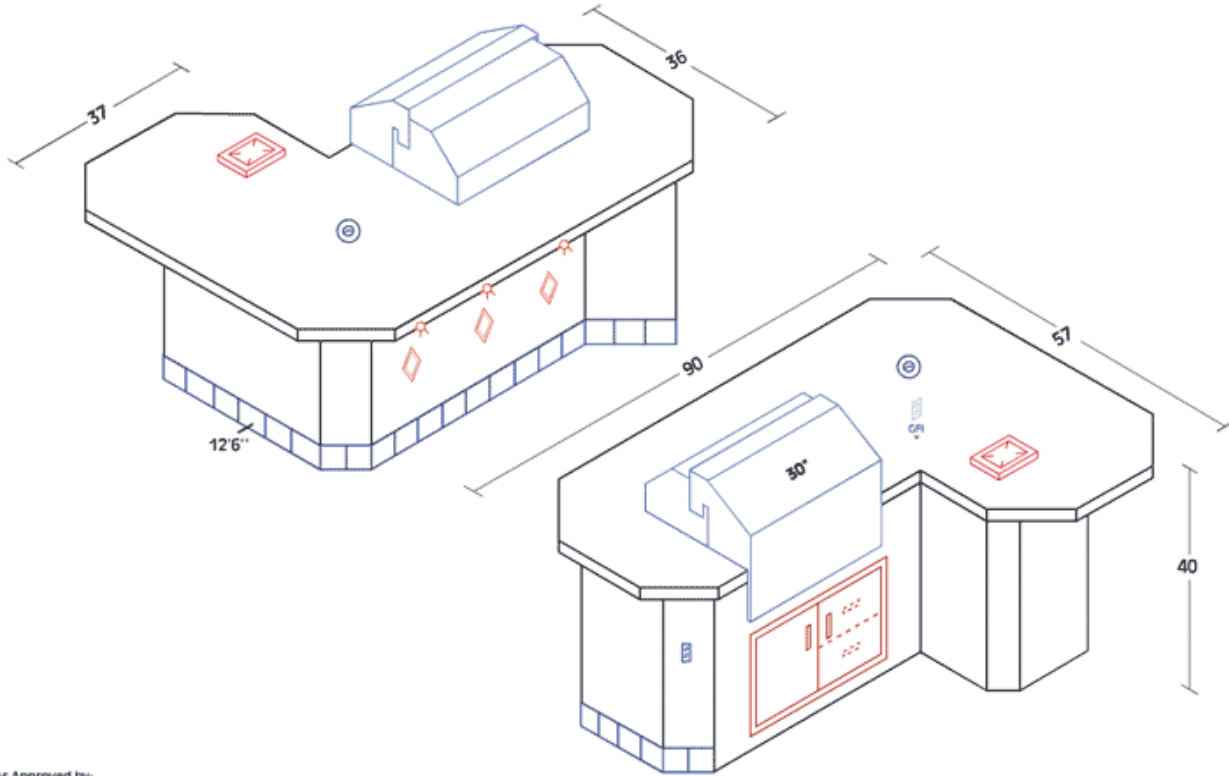

Valley Hot Spring Spas and BBQ Islands

Aruba C1

Island Length: 11.5'

As Approved by: _____
Customer Name: _____

Boomerang (reverse)

Island Length: 9'

As Approved by: _____
Customer Name: _____

Boomerang

Island Length: 9'

As Approved by: _____
Customer Name: _____

Cayman

Island Length: 8'

As Approved by: _____
Customer Name: _____

Eldorado 1

Island Length: 9.5'

As Approved by: _____
Customer Name: _____

Eldorado 2

Island Length: 11.5'

As Approved by: _____
Customer Name: _____

Poly

Island Length: 8'

As Approved by: _____

Customer Name: _____

Signature

Island Length: 11'

As Approved by: _____

Customer Name: _____

St. Croix C1

Island Length: 14.5'

As Approved by: _____
Customer Name: _____

Tahiti

Island Length: 9'