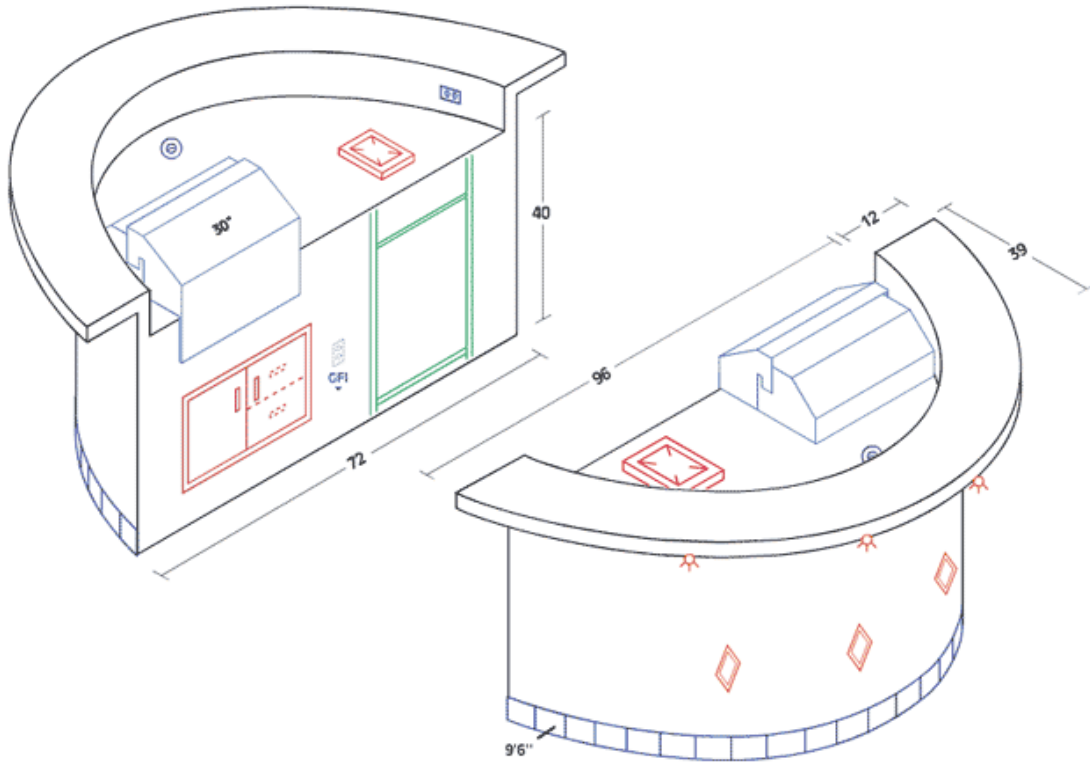

Island Length: 11'

As Approved by: _____

Customer Name: _____

St. Croix C1

Island Length: 14.5'

As Approved by: _____
Customer Name: _____

Tahiti

Island Length: 9'

As Approved by: _____
Customer Name: _____

Tonga

Island Length: 15'

St. John

Island Length: 7'

Islander

Island Length: 6'

As Approved by: _____

Customer Name: _____

Catalina

Island Length: 7'

As Approved by: _____

Customer Name: _____