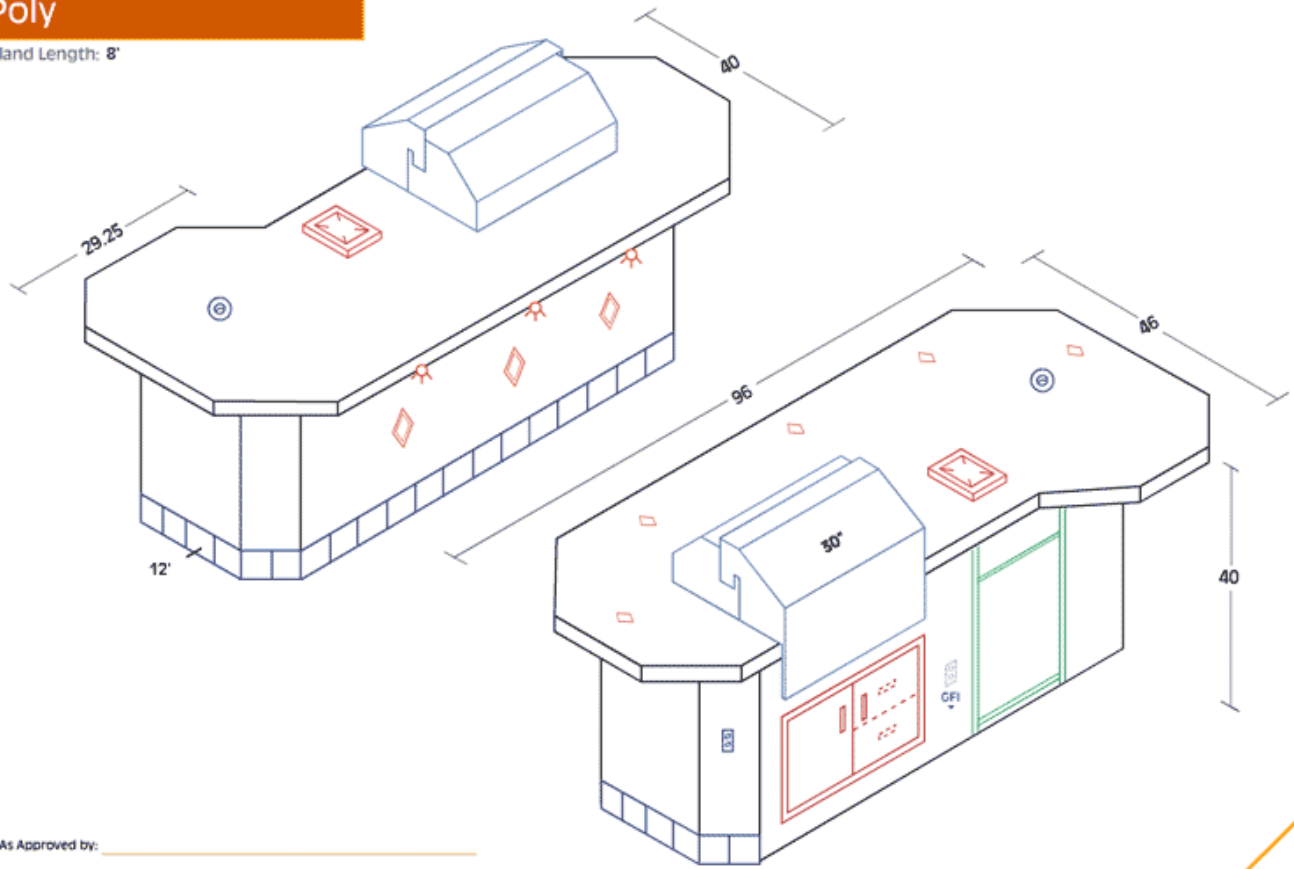

Eldorado 2

Island Length: 11.5'

As Approved by: _____
Customer Name: _____

Poly

Island Length: 8'

As Approved by: _____

Customer Name: _____

Signature

Island Length: 11'

As Approved by: _____

Customer Name: _____

St. Croix C1

Island Length: 14.5'

As Approved by: _____
Customer Name: _____

Tahiti

Island Length: 9'

As Approved by: _____
Customer Name: _____

Tonga

Island Length: 15'

St. John

Island Length: 7'

Islander

Island Length: 6'

As Approved by: _____