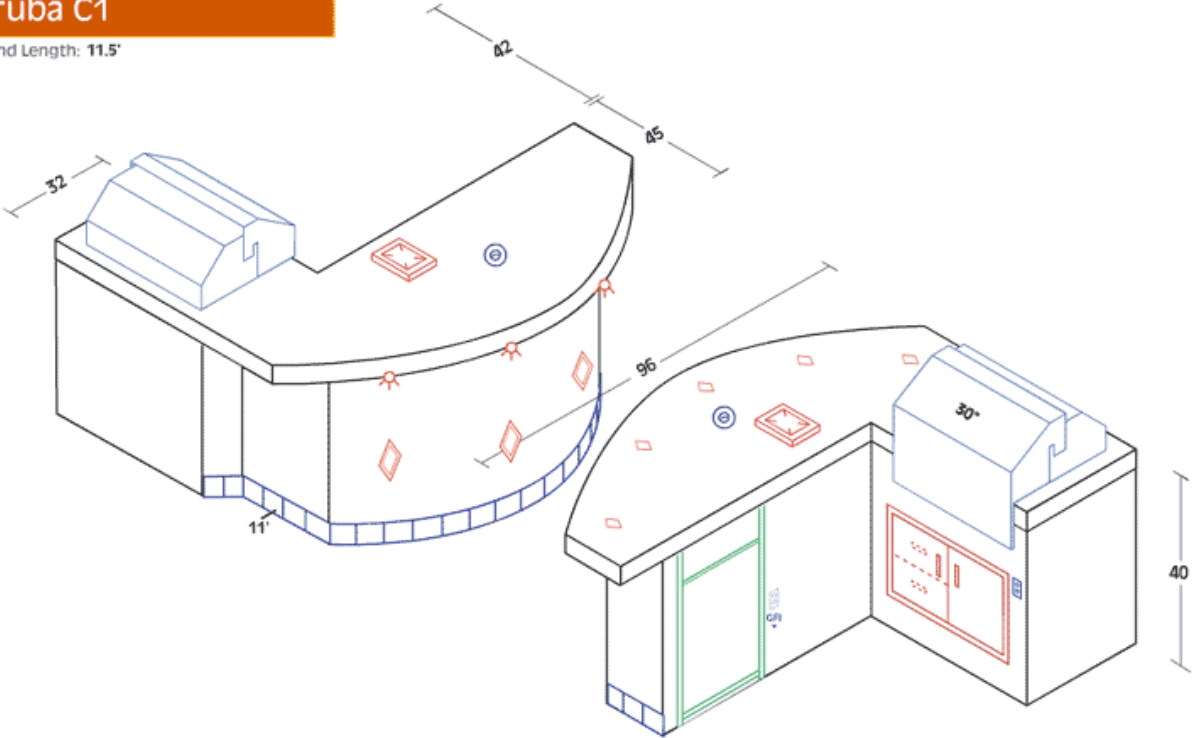

Valley Hot Spring Spas and BBQ Islands

Aruba C1

Island Length: 11.5'

As Approved by: _____
Customer Name: _____

Boomerang (reverse)

Island Length: 9'

As Approved by: _____
Customer Name: _____

Boomerang

Island Length: 9'

As Approved by: _____
Customer Name: _____

Cayman

Island Length: 8'

As Approved by: _____
Customer Name: _____

Eldorado 1

Island Length: 9.5'

As Approved by: _____
Customer Name: _____

Eldorado 2

Island Length: 11.5'

As Approved by: _____
Customer Name: _____

Poly

Island Length: 8'

As Approved by: _____

Customer Name: _____

Signature

Customer Name: _____

Catalina

Island Length: 7'

As Approved by: _____

Customer Name: _____