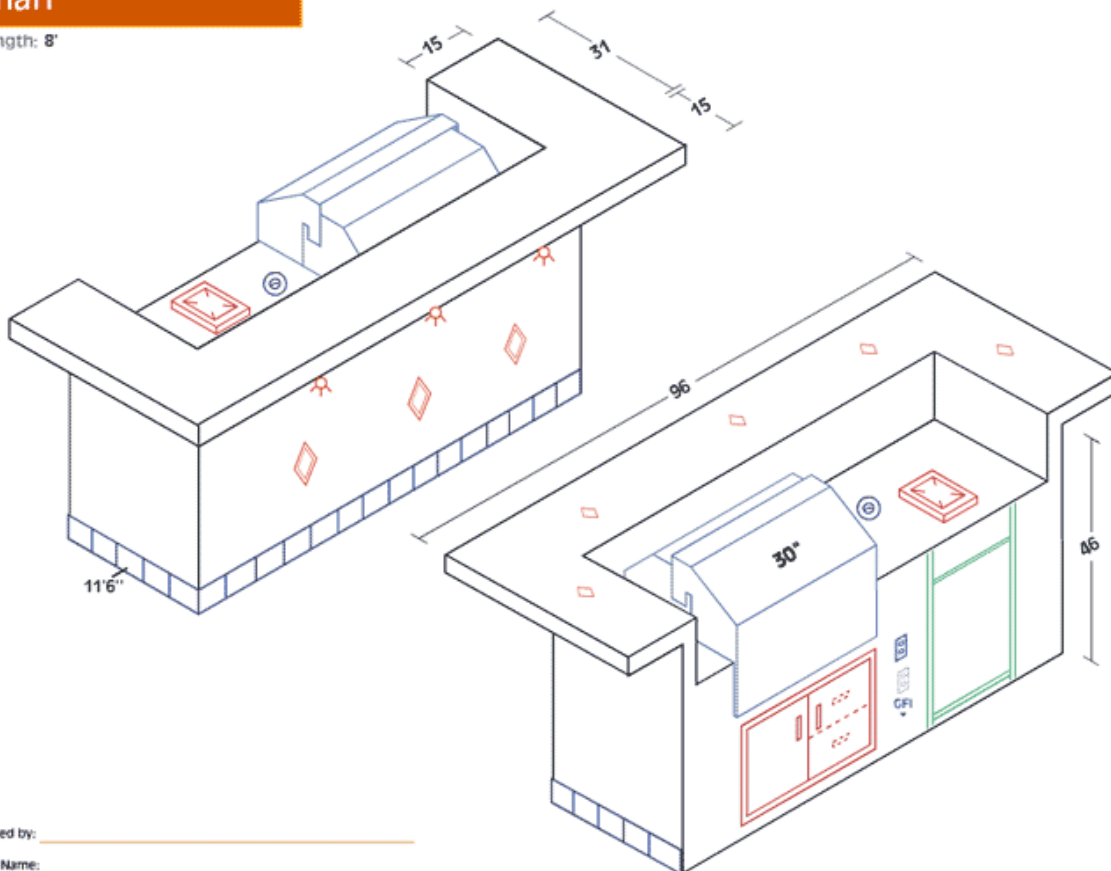

Valley Hot Spring Spas and BBQ Islands

Aruba C1

Island Length: 11.5'

As Approved by: _____
Customer Name: _____

Boomerang (reverse)

Island Length: 9'

As Approved by: _____
Customer Name: _____

Boomerang

Island Length: 9'

As Approved by: _____
Customer Name: _____

Cayman

Island Length: 8'

As Approved by: _____
Customer Name: _____

Eldorado 1

Island Length: 9.5'

As Approved by: _____
Customer Name: _____

Eldorado 2

Island Length: 11.5'

As Approved by: _____
Customer Name: _____

Poly

Island Length: 8'

As Approved by: _____

Customer Name: _____

Signature

Customer Name: _____

Catalina

Island Length: 7'

As Approved by: _____

Customer Name: _____