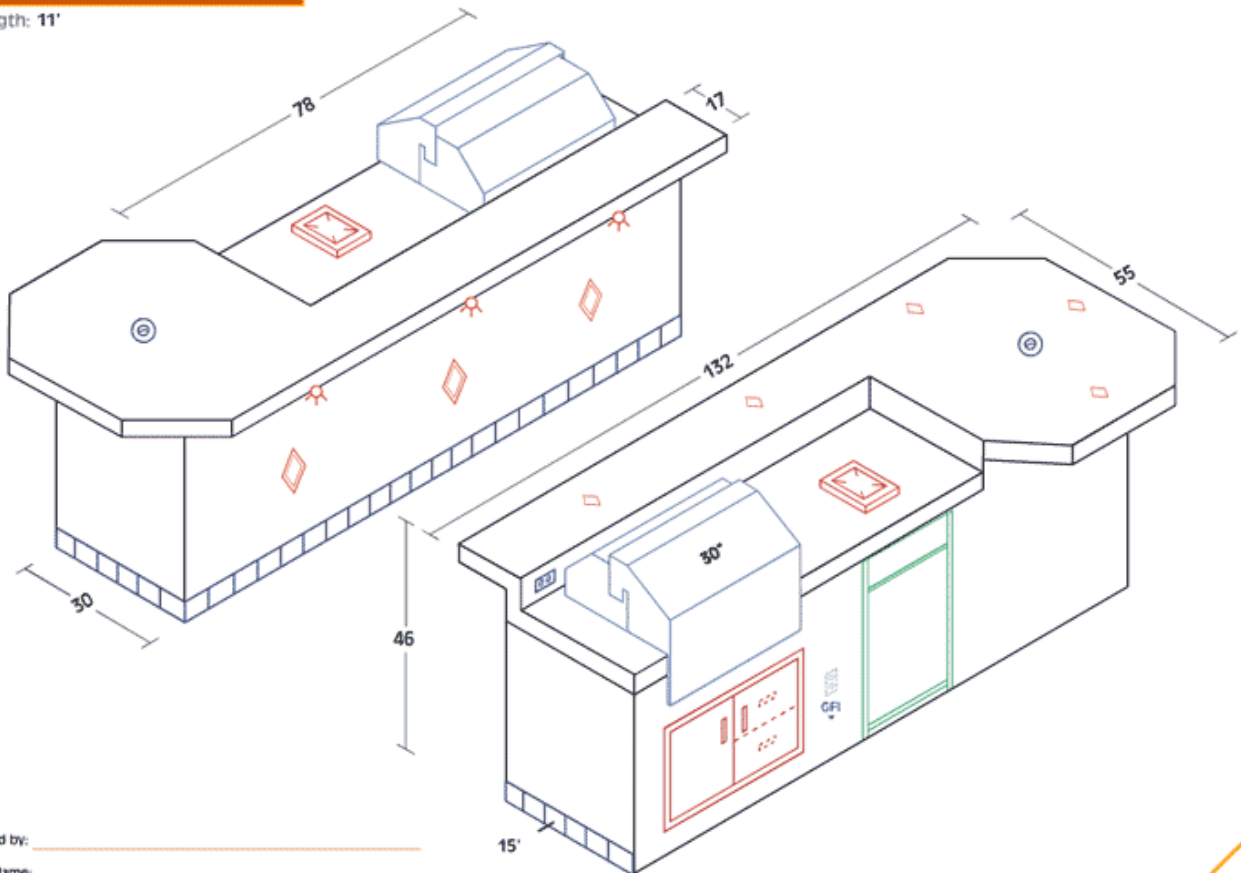

Eldorado 2

Island Length: 11.5'

As Approved by: _____
Customer Name: _____

Poly

Island Length: 8'

As Approved by: _____

Customer Name: _____

Signature

Island Length: 11'

As Approved by: _____

Customer Name: _____

St. Croix C1

Island Length: 14.5'

As Approved by: _____
Customer Name: _____

Tahiti

Island Length: 9'

As Approved by: _____
Customer Name: _____

Tonga

Island Length: 15'

St. John

Island Length: 7'

Islander

Island Length: 6'

As Approved by: _____